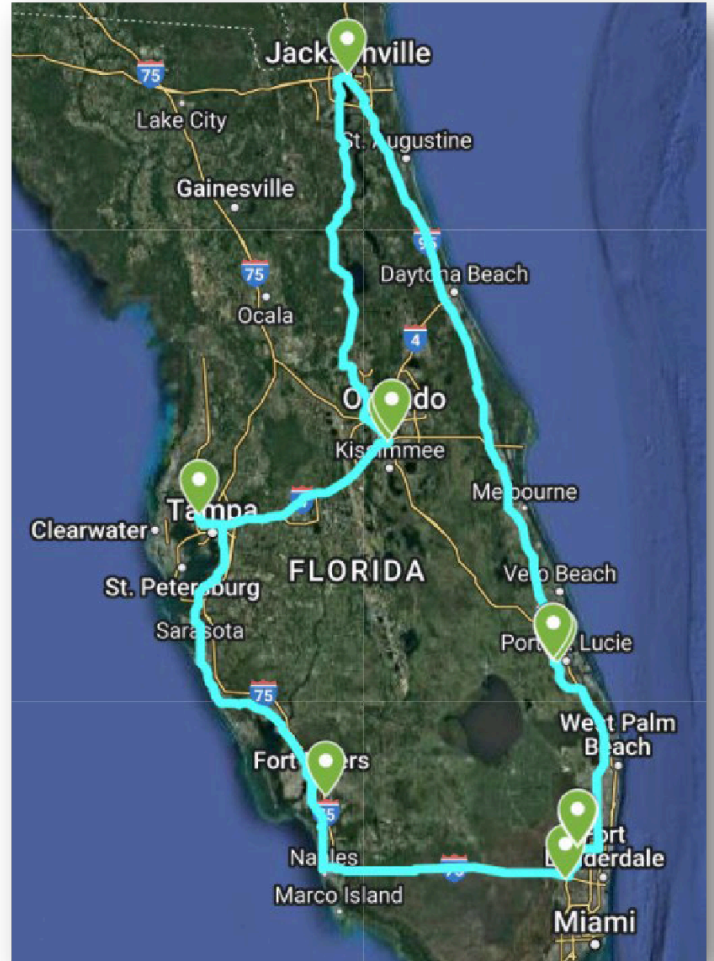

About Blue Stream Fiber

Trusted Florida Provider for 45 Years

Blue Stream Fiber is a trusted Florida provider of Fiber-to-the-Home solutions with over 45 years of experience. As a state-wide telecommunications company with 150,000 homes in Florida, we cater specifically to HOAs and COAs to bring tailored fiber-to-the-home solutions to meet their community's needs.

- Whole Home Resident Managed WiFi
- Speeds up to 10 Gigs
- Blue Stream Fiber TV, powered by TiVo and Google Android
- Home phone service

Exceptional, Localized Customer Care

Our 100% Florida-based support staff offers fast and reliable customer support dedicated to same day in-home support.

In addition to standing behind our great products and services we supplement them with great customer support. The average speed of answer for our dedicated Fiber Service Team is 1 minute or less and 100% of our agents are based in Coral Springs, Port St. Lucie and Orlando, Florida. Our Technical Support Team is available to assist with any technical issues 24 hours a day, 365 days a year.

Communities across Florida trust Blue Stream Fiber to stay connected with our statewide 400G ring